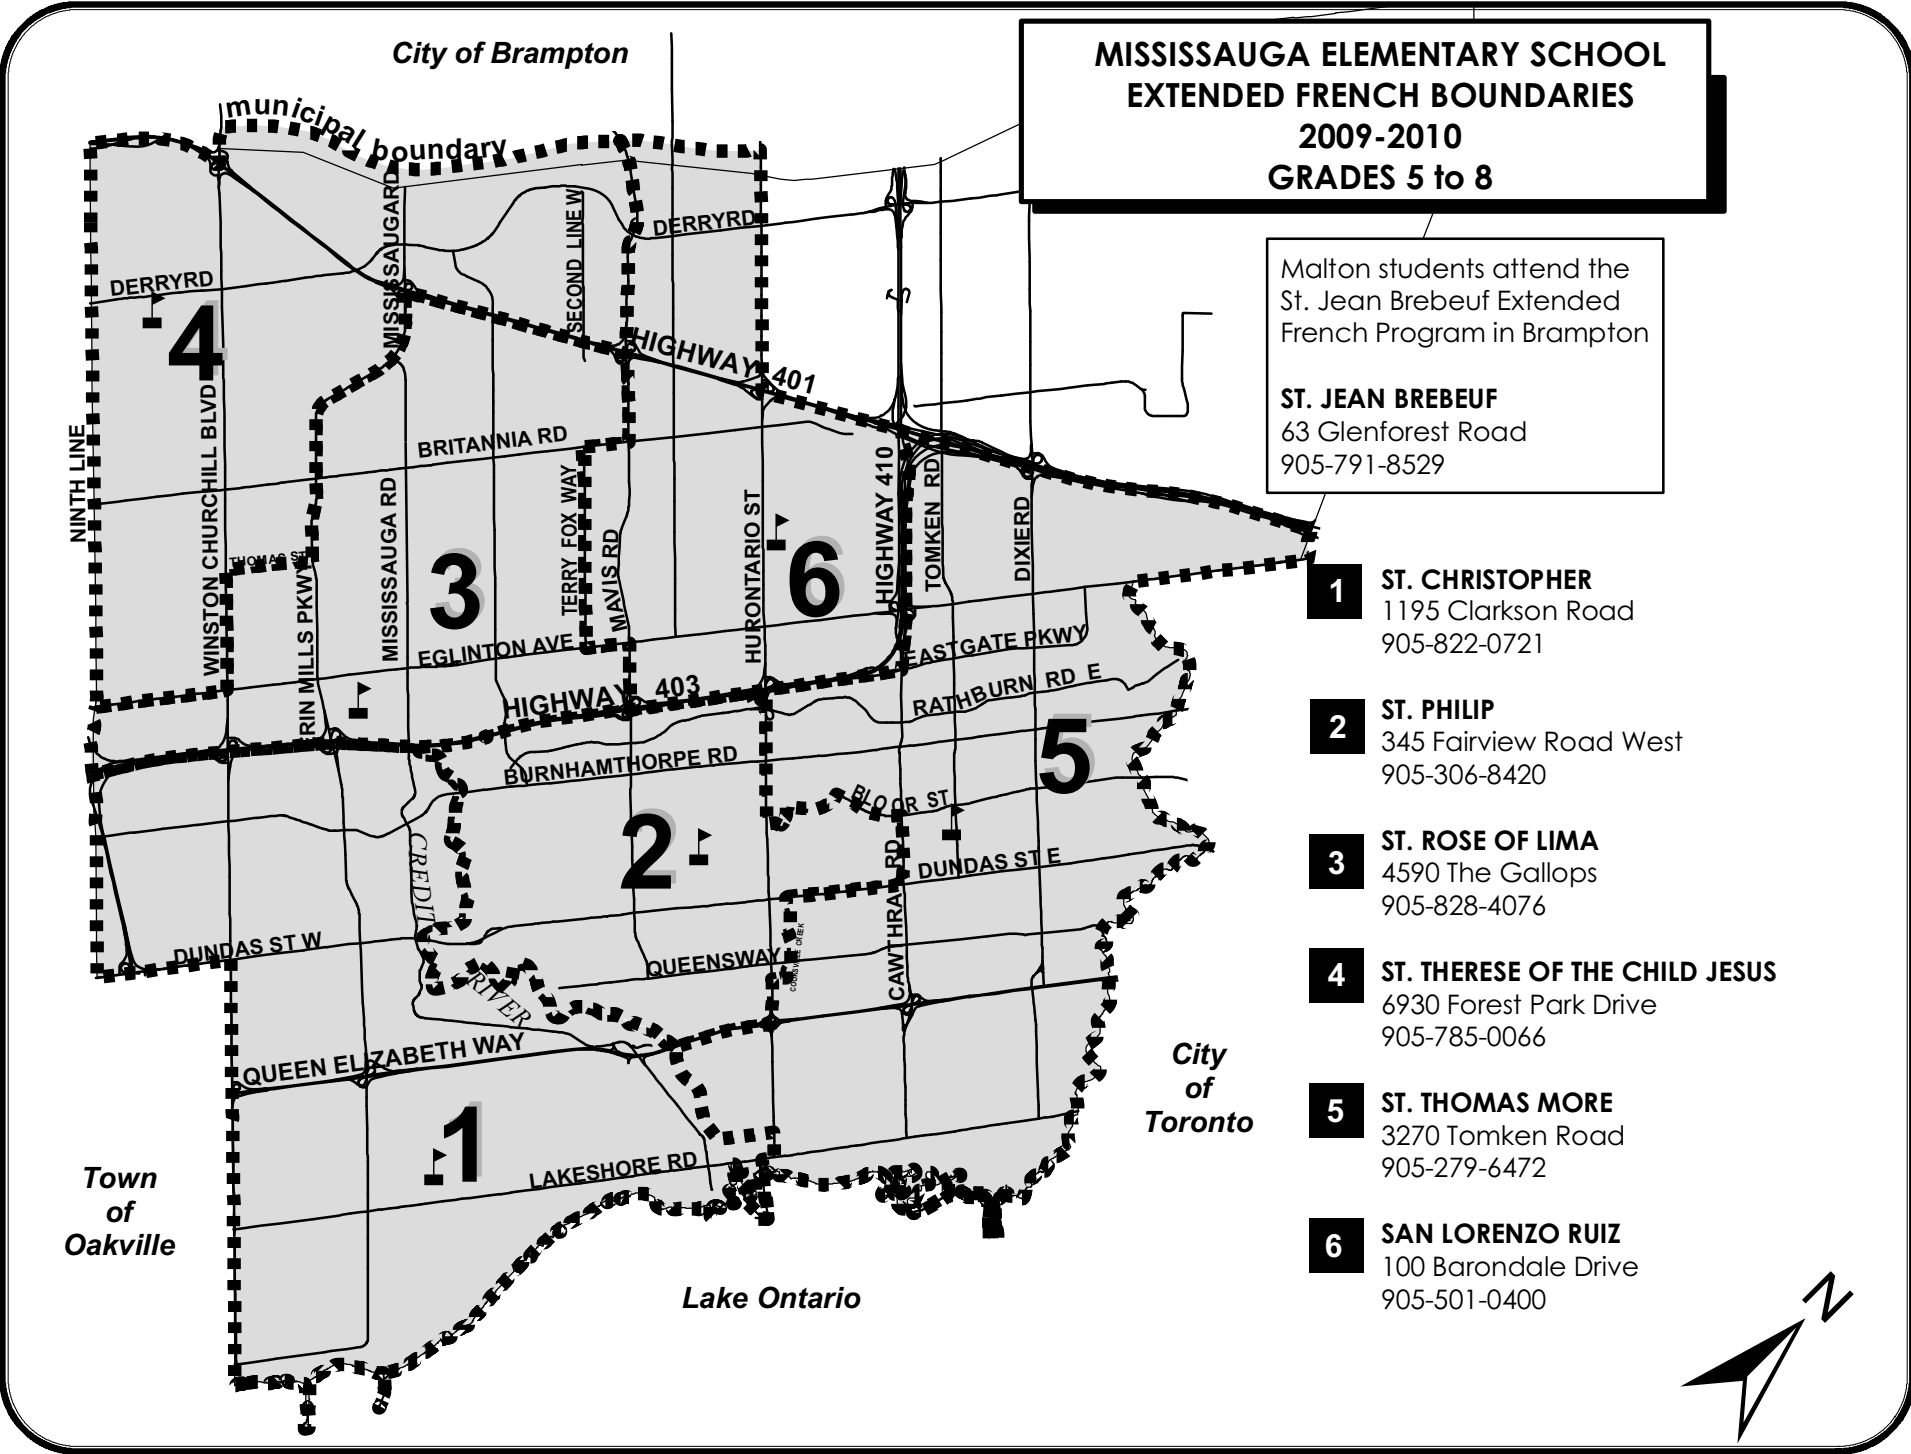

**MISSISSAUGA ELEMENTARY SCHOOL
EXTENDED FRENCH BOUNDARIES
2009-2010
GRADES 5 to 8**

Malton students attend the
St. Jean Brebeuf Extended
French Program in Brampton

ST. JEAN BREBEUF
63 Glenforest Road
905-791-8529

- 1** **ST. CHRISTOPHER**
1195 Clarkson Road
905-822-0721
- 2** **ST. PHILIP**
345 Fairview Road West
905-306-8420
- 3** **ST. ROSE OF LIMA**
4590 The Gallops
905-828-4076
- 4** **ST. THERESE OF THE CHILD JESUS**
6930 Forest Park Drive
905-785-0066
- 5** **ST. THOMAS MORE**
3270 Tomken Road
905-279-6472
- 6** **SAN LORENZO RUIZ**
100 Barondale Drive
905-501-0400